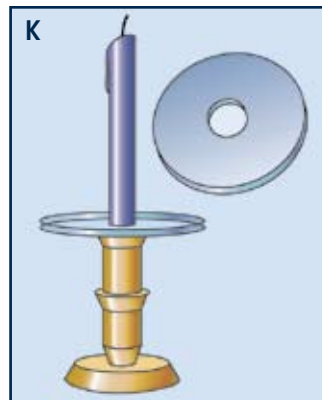

L. CANDLE DRAFT PROTECTORS

Unique design allows this draft protector to be used with any of the wax savers. Prevents the flame from blowing out because of ceiling fans or drafts.

- 309248** For 1 1/8" Candles, pair
- 309231** For 1 1/2" Candles, Ea.
- 309215** Wax savers & Draft Protectors for 1 1/8" Candles, pair
- 309223** Wax savers & Draft Protectors For 1 1/2" Candles, Ea.

I. CANDLE WAX SAVERS

- 309184** For 7/8" Candles, pair
- 309192** For 1 1/2" Candles, Ea.
- 309207** For 2" Candles, Ea.

J. BRASS CANDLE FOLLOWERS

- 112283** 7/8" **112321** 1 1/2"
- 112291** 1" **112348** 2"
- 112305** 1 1/8" **112356** 2 1/4"
- 112313** 1 1/4"