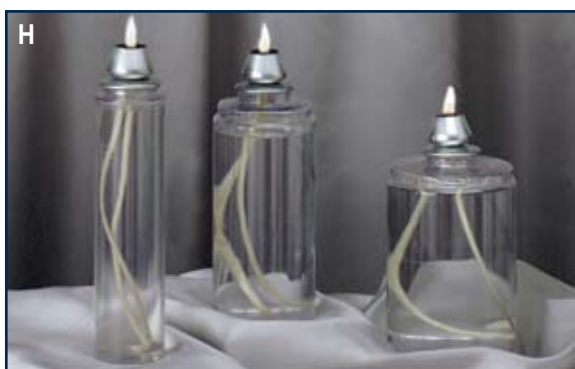

Self Fitted End

G

G. 10 HR. VOTIVE LIGHT

White; 10-hr. 144/pk.

112852

H

H. EMITTE LUCERN® LIQUID OIL CARTRIDGE CANDLE

Reduce your candle purchases and eliminate drippings, smoke and soot. Limitless shelf life. Snuffing device automatically extinguishes flame in the event of a tip over. Casings are clear glass to show exactly how much oil is left.

- 512524** 90-Hour for 3 1/4" Candela, 5 3/16"H x 3" Dia., 24/case
- 512516** 60-Hour, for 2 5/8" Candela, 5 3/4"H x 2" Dia., 24/case
- 512548** 30-Hour Candelabra for 1 3/4" Candela, 6 1/2"H x 1 3/4" Dia., 12/case
- 512559** 70-Hour Acolyte Oil Candle, 2 3/4" x 3 5/8", 24/case