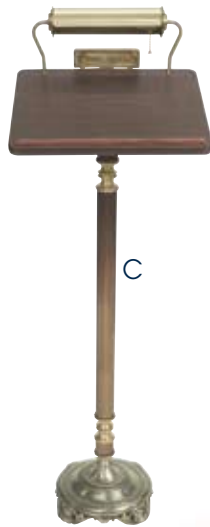

Sanctuary Glass, Electrified
528978

C