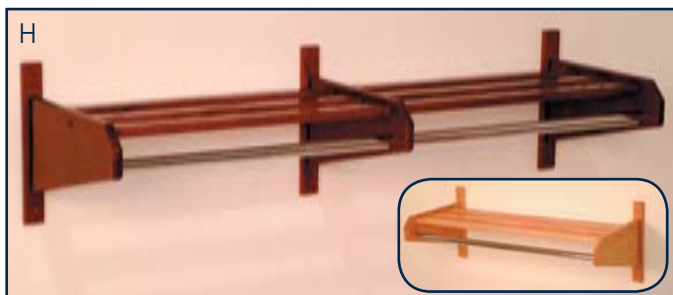

**C. PORTABLE RACK**

One shelf and two hanger bars. Lightweight. Four casters make transporting easy. Satin Aluminum finish. 64"H x 22"W.

- 532886** 4'L, 32-40 Coats
- 532894** 5'L, 40-50 Coats

**D. RACK WITH CASTERS**

One shelf and one hanger bar with four casters. Satin aluminum finish. 64"H x 22"W. Capacity is 4 to 5 coats per foot.

- 532851** 4'L, 16-20 Coats
- 532878** 5'L, 20-25 Coats

**G. UMBRELLA STAND**

Satin aluminum or brass enamel tubing frame with removable drip pan. Shipped unassembled.

- 207233** 12 Unit, 18"H x 12"W x 10"D
- 207268** 24 Unit, 18"H x 24"W x 10"D

**H. OAK COAT & HAT RACK**

Solid oak rack is available in either a dark cherry or light oak finish in a single or double design. Heavy chrome-finished steel hanger bar. Assembles in minutes. Specify wood finish when ordering.