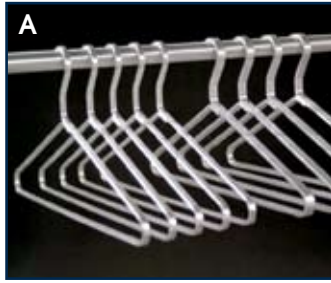

- |               |                                      |
|---------------|--------------------------------------|
| <b>307518</b> | 2-Hook, 12"W x 4.5"D x 3.5"H, 3 Lbs. |
| <b>307526</b> | 5-Hook, 36"W x 4.5"D x 3.5"H, 7 Lbs. |

Lite Oak Med. Oak Mahogany

**H**

**H. OAK WALL RACK WITH HAT SHELF**

Solid oak hat & coat rack with brass hooks. Choice of 3 finishes, Specify when ordering. Includes hardware for wall mounting.

- |               |                               |
|---------------|-------------------------------|
| <b>307534</b> | 4-Hook, 24.75"W x 9"D x 8.5"H |
| <b>307542</b> | 5-Hook, 32.75"W x 9"D x 8.5"H |
| <b>307559</b> | 6-Hook, 36.75"W x 9"D x 8.5"H |

Lite Oak Med. Oak Mahogany

**HANGERS**

Order open or closed styles. Min/6.

- A. 111015** Aluminum, .1875" x .5"
- 512753** Aluminum, .1875" x .31"
- B. 532908** Brass, .1875" x .5"

**E. HANGER BAR RACK**

Durable single-shelf rack with hanger bar. Durable shelf is made up of four .75" tubes. Capacity is 4 to 5 coats per foot. Satin aluminum finish.