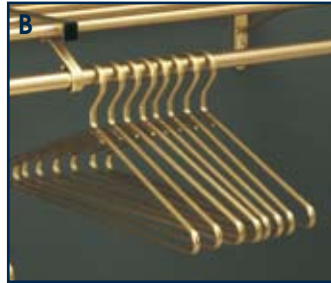

- |               |                                      |
|---------------|--------------------------------------|
| <b>307518</b> | 2-Hook, 12"W x 4.5"D x 3.5"H, 3 Lbs. |
| <b>307526</b> | 5-Hook, 36"W x 4.5"D x 3.5"H, 7 Lbs. |

Lite Oak Med. Oak Mahogany

**H**

**H. OAK WALL RACK WITH HAT SHELF**

Solid oak hat & coat rack with brass hooks. Choice of 3 finishes, Specify when ordering. Includes hardware for wall mounting.

- |               |                               |
|---------------|-------------------------------|
| <b>307534</b> | 4-Hook, 24.75"W x 9"D x 8.5"H |
| <b>307542</b> | 5-Hook, 32.75"W x 9"D x 8.5"H |
| <b>307559</b> | 6-Hook, 36.75"W x 9"D x 8.5"H |

Lite Oak Med. Oak Mahogany

**HANGERS**

Order open or closed styles. Min/6.

- A. 111015** Aluminum, .1875" x .5"
- 512753** Aluminum, .1875" x .31"
- B. 532908** Brass, .1875" x .5"

**E. HANGER BAR RACK**

Durable single-shelf rack with hanger bar. Durable shelf is made up of four .75" tubes. Capacity is 4 to 5 coats per foot. Satin aluminum finish.