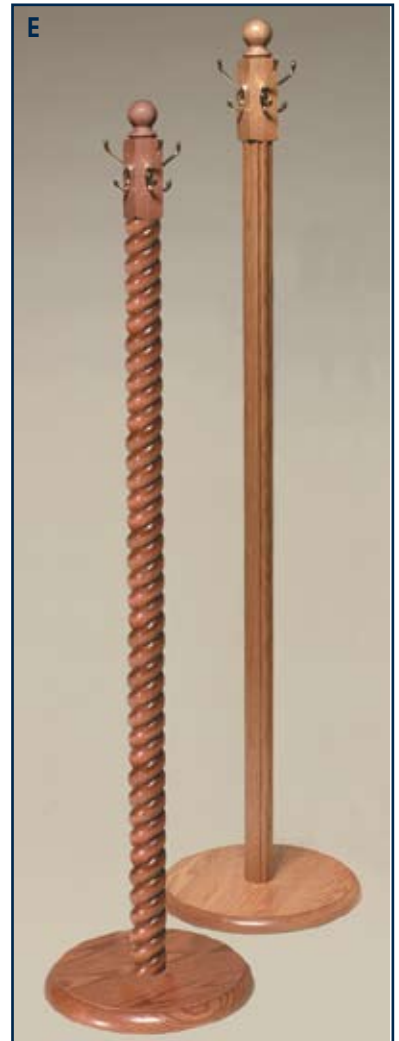

**DISPLAY STANDS**

Beautifully crafted, sturdy square or round oak display stands are available in your choice of fruitwood (shown), cherry or walnut finish, specify stain when placing order. Decorative fluting on sides. 10" Dia. Three heights.

Fruitwood Cherry Walnut

**PEDESTAL DISPLAY STANDS**

Beautifully crafted, elegant oak display stands are available in your choice of cherry, fruitwood or walnut finish, specify stain when placing order. 3.25" Dia. post, 10" cap and 12" base. Three heights.

- |                        |                         |
|------------------------|-------------------------|
| <b>C. ROPED STANDS</b> | <b>D. FLUTED STANDS</b> |
| <b>312125</b> 24"H     | <b>312091</b> 24"H      |
| <b>312133</b> 30"H     | <b>312109</b> 30"H      |
| <b>312141</b> 36"H     | <b>312117</b> 36"H      |

Fruitwood Cherry Walnut

**E. ROPED OR FLUTED COSTUMERS**

Beautifully crafted oak costumers with fruitwood, cherry or walnut finish. Decorative roping or fluting on pole with four brass tone hangers and rounded finial. Base measures 16" Dia.; post is 2.25" Dia.; 67"H. Please specify fruitwood, cherry or walnut finish when placing your order.