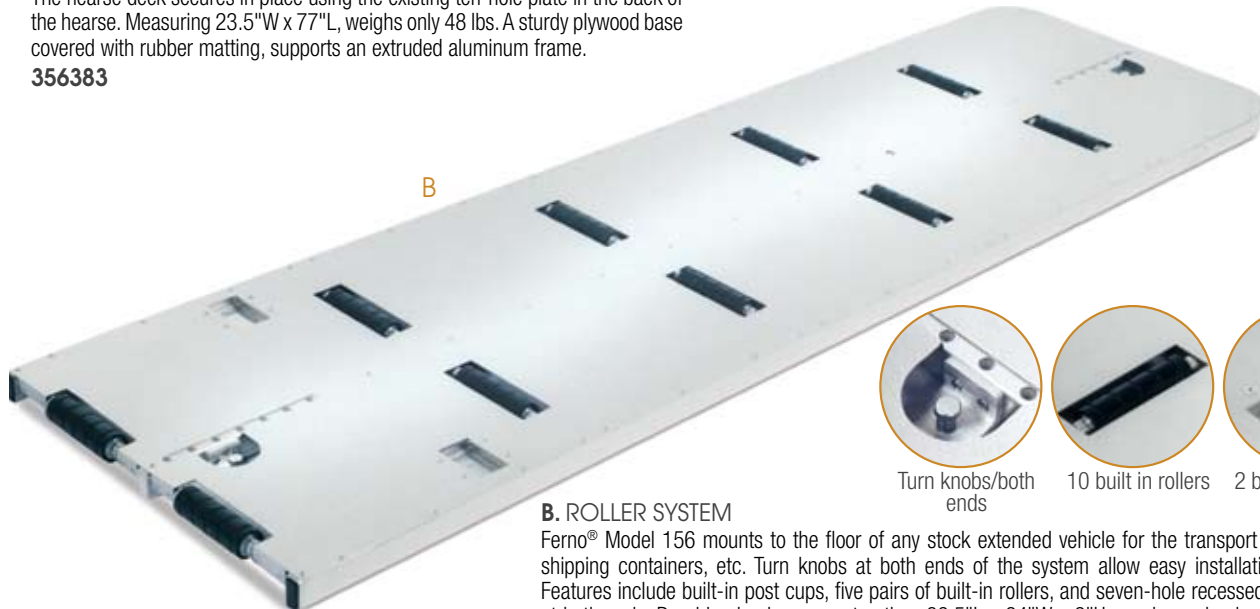

A. HEARSE DECK

The hearse deck secures in place using the existing ten-hole plate in the back of the hearse. Measuring 23.5"W x 77"L, weighs only 48 lbs. A sturdy plywood base covered with rubber matting, supports an extruded aluminum frame.

356383

B

Turn knobs/both ends   10 built in rollers   2 built in cot cups

B. ROLLER SYSTEM

Ferno® Model 156 mounts to the floor of any stock extended vehicle for the transport of caskets, cots, shipping containers, etc. Turn knobs at both ends of the system allow easy installation and removal. Features include built-in post cups, five pairs of built-in rollers, and seven-hole recessed bier pin mounts at both ends. Durable aluminum construction; 89.5"L x 24"W x 2"H; maximum load capacity 1000 lbs. Complete hardware and instructions are included. Bier pins not included. Shipped via truck; 40 lbs.

462284