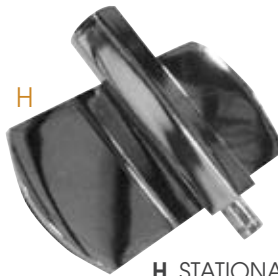

H. STATIONARY BIER PIN
461318