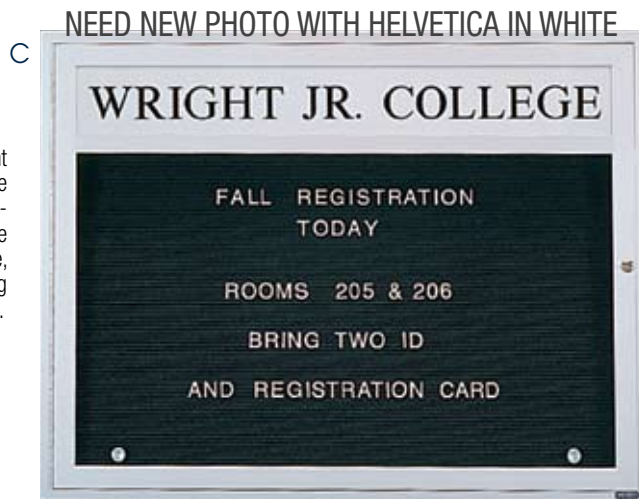

C. OUTDOOR ENCLOSED LETTERBOARD
Wall or lawn mountable. Features an anodized aluminum weather-resistant vented case and a removable, washable, vinyl-covered letter board. The locking door frame is mounted on a full-length piano hinge and has a shatter-resistant window. Customized header illuminates to show Helvetica style upper case lettering on an opaque white acrylic. UL listed fluorescent fixture, light deflector, bulb and 6' three-wire electrical lead provided. Lawn Mounting Kit in satin anodized aluminum contains one pair of posts. Shipped via truck.
96016 43"W x 33"H, 1 Door, 70 Lbs.
95869 47"W x 36"H, 1 Door, 75 Lbs.
95877 60"W x 42"H, 1 Door, 108 Lbs.
95737 Lawn Mounting Set, 96"H x 2"W x 2"D, Pr.