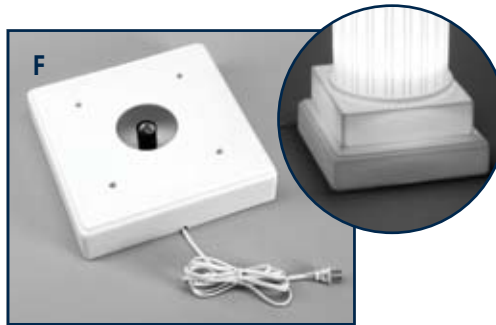

B. DORIC COLUMN
With Scamozzi Capital.

- 610144** 72"
- 610156** 96"

C. EMPIRE SERIES PEDESTALS – 7.5" DIAMETER

- 610076** 12"
- 610088** 18"
- 610001** 24"
- 610013** 32"
- 610025** 40"
- 610049** 48"
- 610052** 56"
- 610037** 72"

D. DISPLAY CAP
Available for Empire Series only.
610064

F. LIGHTED BASE
Light base to illuminate white or ivory pedestals.
Works for Empire, Doric with Scamozzi, Classic Square
Pedestal and Classic Round pedestal.
610423