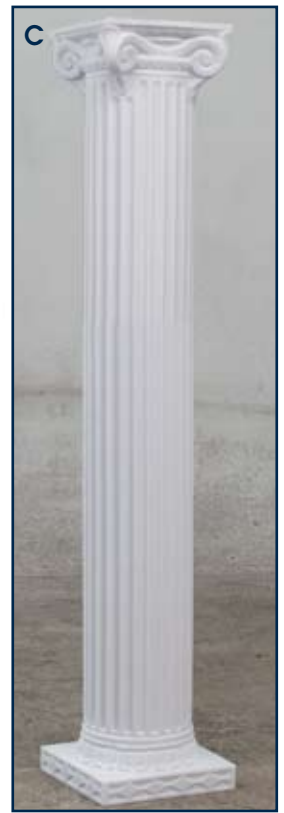

World class columns, capitals, garden benches and flower containers in 6 colors and a multitude of heights. All of these lightweight and low maintenance items are manufactured of rotomolded polyethylene. White and ivory are designed for indoor and temporary outdoor use. Stone-effects are for either indoor or long-term outdoor use. For any display purpose, we have a column to fit your needs. Flower containers mate with many different types and sizes of floral bouquet buckets to create a stable platform that supports large, complex bouquets and potted plants. Available in White, Ivory, Granite, Sandstone, Millstone or Blackstone. 10% upcharge on colors other than white. Due to the nature of molding, heights may vary slightly. Please specify color when ordering.

CLASSIC PEDESTALS - 10" DIAMETER

H. CLASSIC ROUND BASE
610195 20"
610217 30"
610229 40"

I. CLASSIC SQUARE BASE
610168 20"
610171 30"
610183 40"

CLASSIC SERIES CAPITALS

Interchangeable with Classic Pedestals only.

J. CLASSIC SQUARE CAPITAL
610232

K. CLASSIC ROUND CAPITAL
610256

L. CLASSIC IONIC CAPITAL
610244

DORIC SERIES PEDESTALS – 10" DIAMETER

A. DORIC PEDESTAL

- 610093** 18"
- 610105** 24"
- 610117** 32"
- 610129** 40"
- 610132** 48"

B. DORIC COLUMN
With Scamozzi Capital.

- 610144** 72"
- 610156** 96"

C. EMPIRE SERIES PEDESTALS – 7.5" DIAMETER

- 610076** 12"
- 610088** 18"
- 610001** 24"
- 610013** 32"
- 610025** 40"
- 610049** 48"
- 610052** 56"
- 610037** 72"