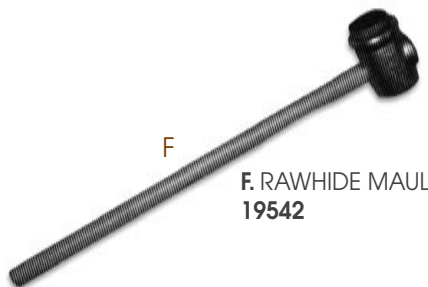

- 536881** 15' x 15' Aluminum Tent Frame
- 308492** 15' x 20' Aluminum Tent Frame
- 308505** 20' x 20' Aluminum Tent Frame
- 549614** 15' x 15' Steel Tent Frame
- 308513** 15' x 20' Steel Tent Frame
- 308521** 20' x 20' Steel Tent Frame
- 536954** 15' Tent Sidewall
- 549878** 20' Tent Sidewall
- 547034** 20' Tent Mound Cover Slope, also available in 15'
- 308917** Personalization: One Side Free, Additional Sides Extra
- 308925** Detachable Nameplate (Snap)
- 308933** Detachable Nameplate (Velcro)

514179

C. SAFETY/KEEPER PINS

- 308403** Without Cable
- 308414** With Cable

D. TENT REPLACEMENT HOOKS
Aluminum. Specify to fit a steel frame or an aluminum frame.

549746

G. TENT GUY ROPES
Set of 4, 15'.

549681

F. RAWHIDE MAUL
19542

H. BARGUARDS
Tent Stake Protectors, Ea.
308429

I. TENT STAKES

- 308437** .75" x 36" without a Point or Head
- 308476** .75" x 36" with a Point & Double Head

J. TENT TRANSPORT/STORAGE BAG
Constructed of heavy-duty cotton duck with a vinyl bottom. 31.5" x 31.5".
308105