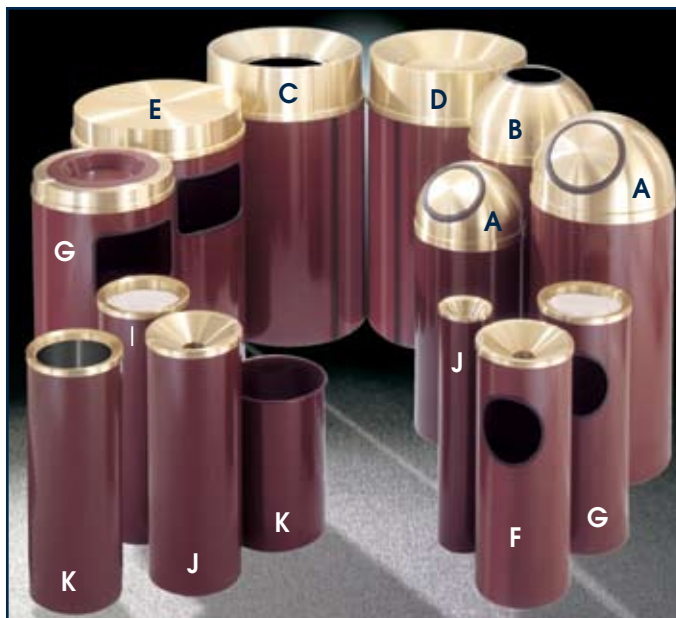

**WASTEMASTER™ COLLECTION**

Available in six enamel colors. Heavy gauge, rolled sheet steel construction will withstand years of use in even the most demanding environments. Inner, fire safe, galvanized steel container with a lift out handle for easy removal of refuse and a permanent rolled on non-corrosive, non-rusting aluminum bottom for lasting floor protection. Guaranteed for a lifetime. Please specify choice of satin brass cover (for indoor use) or satin aluminum (for outdoor use) and your choice of enamel color when ordering.

ENAMEL CHOICES			METAL OPTIONS	
Blue	Hunter	Sand	Brass	Aluminum
Burgundy	Black	Slate Grey		

**FLOOR STANDING SMOKERS POST**

Solid .125" thick seamless receptacles in satin brass or satin aluminum finish. Satin brass models cannot tarnish and never need polishing. The lightweight, slender cylinder detaches from the base with the push of a button, allowing the self-contained unit to be removed for emptying. The top removes for emptying, again with the simple push of a button. Completely waterproof and fireproof. Heavy weighted base for extra stability and an internal cigarette snuffer panel to extinguish cigarettes and cigars. Please specify satin brass (for indoor use) or satin aluminum (for outdoor use) when ordering. 3.5" Dia. x 42"H, 28 lbs, 14" Base Dia.